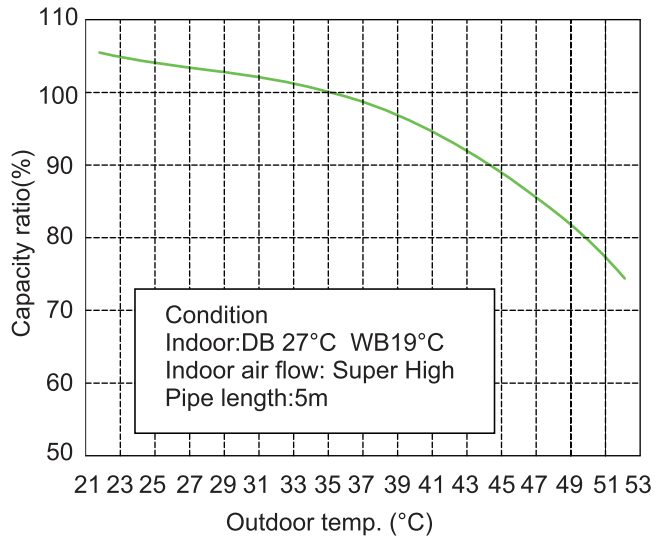

CAPACITY CURVE

18/24K

Cooling

Heating